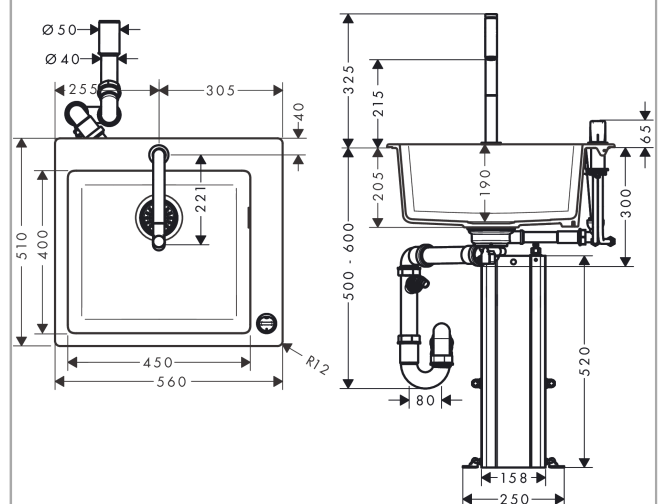

C51

C51-F450-06 Sink combi 450

Surfaces: **Chrome** Article Number: **43217000**

Description

product features

- consists of: built-in sink, 2-hole single lever kitchen mixer, control unit, hose box, manual waste and overflow set
- material sink: SilicaTec
- number of bowls: 1 main bowl
- tap hole for drilling is predefined (see scale drawing)
- sink depth: 190 mm
- cut-out dimensions: 540 x 490 mm
- cabinet size: 60 cm
- type of installation: topmount
- position overflow: on the right side of the bowl
- connection type: G 3/8 connections
- connection dimension: DN15
- flow rate 8 l/min
- suitable for continuous flow water heaters
- ceramic cartridge
- MagFit magnetic shower support
- integrated non-return valve
- swivel range 150°
- normal spray
- ComfortZone 200
- Select button for a comfortable start/stop of the water flow
- sBox for quiet, smooth and protected hose guidance in the cabinet, under the countertop, with extension length up to 76 cm

Technology

Design awards

reddot award 2018
winner

Product image

Scale drawing

C51

C51-F450-06 Sink combi 450

Surfaces: **Chrome** Article Number: **43217000**

Flowchart